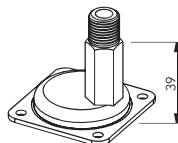

ATTACCHI / CONNECTIONS

ATTACCHI DISPONIBILI
AVAILABLE CONNECTIONS

1/4"

MASCHIO / MALE

M
maschio / male

ML
maschio prolungato
long male

L
maschio laterale
side male

FG
femmina girevole
female revolving nut

FEMMINA / FEMALE

F
femmina / female
FX
Inox/Stainless steel
AISI 303/304

FL
femmina prolungato
long female

FXG
Inox/Stainless steel
femmina girevole
female revolving nut
AISI 303/304

4V
femmina / female
4 vie 1/4" 4ways 1/4"

1/2"

FEMMINA / FEMALE

F
femmina / female

3/8"

FEMMINA / FEMALE

FG
femmina girevole
female revolving nut