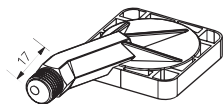

ATTACCHI / CONNECTIONS

ATTACCHI DISPONIBILI
AVAILABLE CONNECTIONS

1/4"

MASCHIO / MALE

M
maschio / male

ML
maschio prolungato
long male

L
maschio laterale
side male

FG
femmina girevole
female revolving nut

FEMMINA / FEMALE

F
femmina / female
FX
Inox/Stainless steel
AISI 303/304

FL
femmina prolungato
long female

FXG
Inox/Stainless steel
femmina girevole
female revolving nut
AISI 303/304

4V
femmina / female
4 vie 1/4" 4ways 1/4"