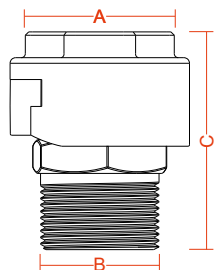

# RACCORDI DRITTI - STRAIGHT FITTINGS

More than you  
can see

	CODICE - CODE	A	B	C
GAS	PL.RDR.M100.G100.00	1" F	1" M	63
NPT	PL.RDR.M100.G100.03			

	CODICE - CODE	A	B	C
GAS	PL.RDR.M100.G114.00	1" 1/4 F	1" M	69
NPT	PL.RDR.M100.G114.02			

	CODICE - CODE	A	B	C
GAS	PL.RDR.M114.G114.00	1" 1/4 F	1" 1/4 M	75
NPT	PL.RDR.M114.G114.02			

	CODICE - CODE	A	B	C
GAS	PL.NIP.M100.M100.00	1" M	1" M	50
NPT	*su richiesta/upon request			

	CODICE - CODE	A	B	C
GAS	PL.RDR.G100.G100.00	1" F	1" F	77
NPT	*su richiesta/upon request			

# CURVE A 90° - 90° ELBOWS

More than you  
can see

	CODICE - CODE	A	B	C	D
GAS	PL.C90.M100.M100.00	1" M	1" M	103,5	70
GAS	PL.C90.M114.M114.99	1" 1/4 M	1" 1/4 M	107	73

\* connessione NPT disponibile su richiesta  
NTP connection available upon request