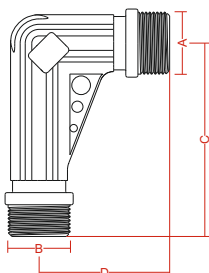

# RACCORDI DRITTI - STRAIGHT FITTINGS

More than you  
can see

	CODICE - CODE	A	B	C
GAS	PL.RDR.M100.G100.00	1" F	1" M	63
NPT	PL.RDR.M100.G100.03			

	CODICE - CODE	A	B	C
GAS	PL.RDR.M100.G114.00	1" 1/4 F	1" M	69
NPT	PL.RDR.M100.G114.02			

	CODICE - CODE	A	B	C
GAS	PL.RDR.M114.G114.00	1" 1/4 F	1" 1/4 M	75
NPT	PL.RDR.M114.G114.02			

	CODICE - CODE	A	B	C
GAS	PL.NIP.M100.M100.00	1" M	1" M	50
NPT	*su richiesta/upon request			

	CODICE - CODE	A	B	C
GAS	PL.RDR.G100.G100.00	1" F	1" F	77
NPT	*su richiesta/upon request			

# CURVE A 90° - 90° ELBOWS

More than you  
can see

	CODICE - CODE	A	B	C	D
GAS	PL.C90.M100.M100.00	1" M	1" M	103,5	70
GAS	PL.C90.M114.M114.99	1" 1/4 M	1" 1/4 M	107	73

\* connessione NPT disponibile su richiesta  
NTP connection available upon request