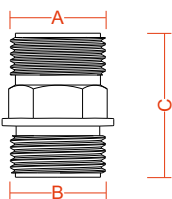

# RACCORDI DRITTI - STRAIGHT FITTINGS

More than you  
can see

	CODICE - CODE	A	B	C
GAS	PL.RDR.M100.G100.00	1" F	1" M	63
NPT	PL.RDR.M100.G100.03			

	CODICE - CODE	A	B	C
GAS	PL.RDR.M100.G114.00	1" 1/4 F	1" M	69
NPT	PL.RDR.M100.G114.02			

	CODICE - CODE	A	B	C
GAS	PL.RDR.M114.G114.00	1" 1/4 F	1" 1/4 M	75
NPT	PL.RDR.M114.G114.02			

	CODICE - CODE	A	B	C
GAS	PL.NIP.M100.M100.00	1" M	1" M	50
NPT	*su richiesta/upon request			

	CODICE - CODE	A	B	C
GAS	PL.RDR.G100.G100.00	1" F	1" F	77
NPT	*su richiesta/upon request			

# CURVE A 90° - 90° ELBOWS

More than you  
can see

	CODICE - CODE	A	B	C	D
GAS	PL.C90.M100.M100.00	1" M	1" M	103,5	70
GAS	PL.C90.M114.M114.99	1" 1/4 M	1" 1/4 M	107	73

\* connessione NPT disponibile su richiesta  
NTP connection available upon request