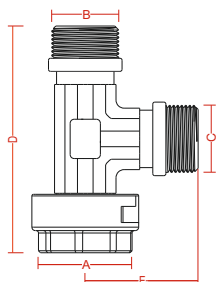

# CURVE A 90° - 90° ELBOWS

More than you  
can see

	CODICE - CODE	A	B	C	D
GAS	PL.C90.M100.M100.00	1" M	1" M	103,5	70
GAS	PL.C90.M114.M114.99	1" 1/4 M	1" 1/4 M	107	73

\* connessione NPT disponibile su richiesta  
NTP connection available upon request

	CODICE - CODE	A	B	C	D
GAS	PL.C90.M100.G100.00	1" F	1" M	103,5	70
GAS	PL.C90.M114.G114.99	1" 1/4 F	1" 1/4 M	107	89

\* connessione NPT disponibile su richiesta  
NTP connection available upon request

	CODICE - CODE	A	B	C	D
GAS	PL.C90.G100.M100.00	1" M	1" F	103,5	70
GAS	PL.C90.G114.M114.99	1" 1/4 M	1" 1/4 F	123	73

\* connessione NPT disponibile su richiesta  
NTP connection available upon request

	CODICE - CODE	A	B	C	D
GAS	PL.C90.G100.G100.00	1" F	1" F	103	70
GAS	PL.C90.G114.G114.99	1" 1/4 F	1" 1/4 F	123	89

\* connessione NPT disponibile su richiesta  
NTP connection available upon request

# RACCORDI A "T" - TEE FITTINGS

More than you  
can see

	CODICE - CODE	A	B	C	D	E
GAS	PL.TEE.G100.M100.M100.99	1" F girevole	1" M	1" M	112,5	56
NPT	*su richiesta/upon request					

	CODICE - CODE	A	B	C	D	E
GAS	PL.TEE.G100.G100.M100.99	1" F girevole	1" F girevole	1" M	113	56
NPT	*su richiesta/upon request					