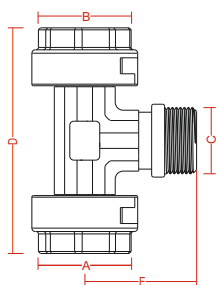

# CURVE A 90° - 90° ELBOWS

More than you  
can see

	CODICE - CODE	A	B	C	D
GAS	PL.C90.M100.M100.00	1" M	1" M	103,5	70
GAS	PL.C90.M114.M114.99	1" 1/4 M	1" 1/4 M	107	73

\* connessione NPT disponibile su richiesta  
NTP connection available upon request

	CODICE - CODE	A	B	C	D
GAS	PL.C90.M100.G100.00	1" F	1" M	103,5	70
GAS	PL.C90.M114.G114.99	1" 1/4 F	1" 1/4 M	107	89

\* connessione NPT disponibile su richiesta  
NTP connection available upon request

	CODICE - CODE	A	B	C	D
GAS	PL.C90.G100.M100.00	1" M	1" F	103,5	70
GAS	PL.C90.G114.M114.99	1" 1/4 M	1" 1/4 F	123	73

\* connessione NPT disponibile su richiesta  
NTP connection available upon request

	CODICE - CODE	A	B	C	D
GAS	PL.C90.G100.G100.00	1" F	1" F	103	70
GAS	PL.C90.G114.G114.99	1" 1/4 F	1" 1/4 F	123	89

\* connessione NPT disponibile su richiesta  
NTP connection available upon request

# RACCORDI A "T" - TEE FITTINGS

More than you  
can see

	CODICE - CODE	A	B	C	D	E
GAS	PL.TEE.G100.M100.M100.99	1" F girevole	1" M	1" M	112,5	56
NPT	*su richiesta/upon request					

	CODICE - CODE	A	B	C	D	E
GAS	PL.TEE.G100.G100.M100.99	1" F girevole	1" F girevole	1" M	113	56
NPT	*su richiesta/upon request					