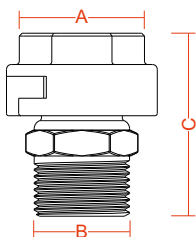

# RACCORDI DRITTI - STRAIGHT FITTINGS

More than you  
can see

	CODICE - CODE	A	B	C
GAS	PL.RDR.M100.G100.00	1" F	1" M	63
NPT	PL.RDR.M100.G100.03			

	CODICE - CODE	A	B	C
GAS	PL.RDR.M100.G114.00	1" 1/4 F	1" M	69
NPT	PL.RDR.M100.G114.02			