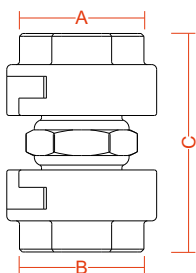

# RACCORDI DRITTI - STRAIGHT FITTINGS

More than you  
can see

	CODICE - CODE	A	B	C
GAS	PL.RDR.M100.G100.00	1" F	1" M	63
NPT	PL.RDR.M100.G100.03			

	CODICE - CODE	A	B	C
GAS	PL.RDR.M100.G114.00	1" 1/4 F	1" M	69
NPT	PL.RDR.M100.G114.02			

	CODICE - CODE	A	B	C
GAS	PL.RDR.M114.G114.00	1" 1/4 F	1" 1/4 M	75
NPT	PL.RDR.M114.G114.02			

	CODICE - CODE	A	B	C
GAS	PL.NIP.M100.M100.00	1" M	1" M	50
NPT	*su richiesta/upon request			

	CODICE - CODE	A	B	C
GAS	PL.RDR.G100.G100.00	1" F	1" F	77
NPT	*su richiesta/upon request			

# CURVE A 90° - 90° ELBOWS

More than you  
can see

	CODICE - CODE	A	B	C	D
GAS	PL.C90.M100.M100.00	1" M	1" M	103,5	70
GAS	PL.C90.M114.M114.99	1" 1/4 M	1" 1/4 M	107	73

\* connessione NPT disponibile su richiesta  
NTP connection available upon request