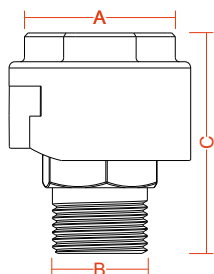

# RACCORDI DRITTI - STRAIGHT FITTINGS

More than you  
can see

	CODICE - CODE	A	B	C
GAS	PL.RDR.M100.G100.00	1" F	1" M	63
NPT	PL.RDR.M100.G100.03			

	CODICE - CODE	A	B	C
GAS	PL.RDR.M100.G114.00	1" 1/4 F	1" M	69
NPT	PL.RDR.M100.G114.02			