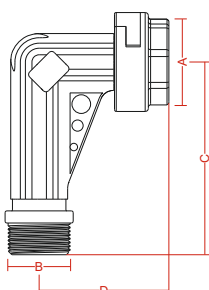

# RACCORDI DRITTI - STRAIGHT FITTINGS

More than you  
can see

	CODICE - CODE	A	B	C
GAS	PL.RDR.M100.G100.00	1" F	1" M	63
NPT	PL.RDR.M100.G100.03			

	CODICE - CODE	A	B	C
GAS	PL.RDR.M100.G114.00	1" 1/4 F	1" M	69
NPT	PL.RDR.M100.G114.02			

	CODICE - CODE	A	B	C
GAS	PL.RDR.M114.G114.00	1" 1/4 F	1" 1/4 M	75
NPT	PL.RDR.M114.G114.02			

	CODICE - CODE	A	B	C
GAS	PL.NIP.M100.M100.00	1" M	1" M	50
NPT	*su richiesta/upon request			

	CODICE - CODE	A	B	C
GAS	PL.RDR.G100.G100.00	1" F	1" F	77
NPT	*su richiesta/upon request			

# CURVE A 90° - 90° ELBOWS

More than you  
can see

	CODICE - CODE	A	B	C	D
GAS	PL.C90.M100.M100.00	1" M	1" M	103,5	70
GAS	PL.C90.M114.M114.99	1" 1/4 M	1" 1/4 M	107	73

\* connessione NPT disponibile su richiesta  
NTP connection available upon request